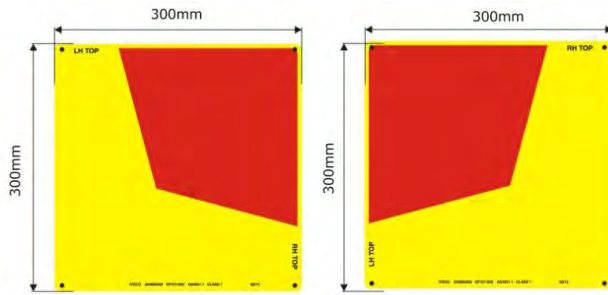

## Highway Plus Safety Sign Range

Do not overtake turning vehicle	1 - 2
Oversize	3 - 4
Long Vehicle	5
Road Train	6
Rear Markers	7 - 8
Diamond Book and misc.	8

HPI01009  
**Aluminium Plate – 'DNOTV'**  
 Set of left and right  
 300x300