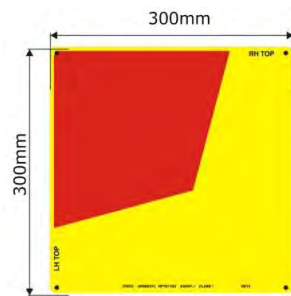

## Highway Plus Safety Sign Range

Do not overtake turning vehicle	1 - 2
Oversize	3 - 4
Long Vehicle	5
Road Train	6
Rear Markers	7 - 8
Diamond Book and misc.	8

HPI01009  
**Aluminium Plate – 'DNOTV'**  
 Set of left and right  
 300x300